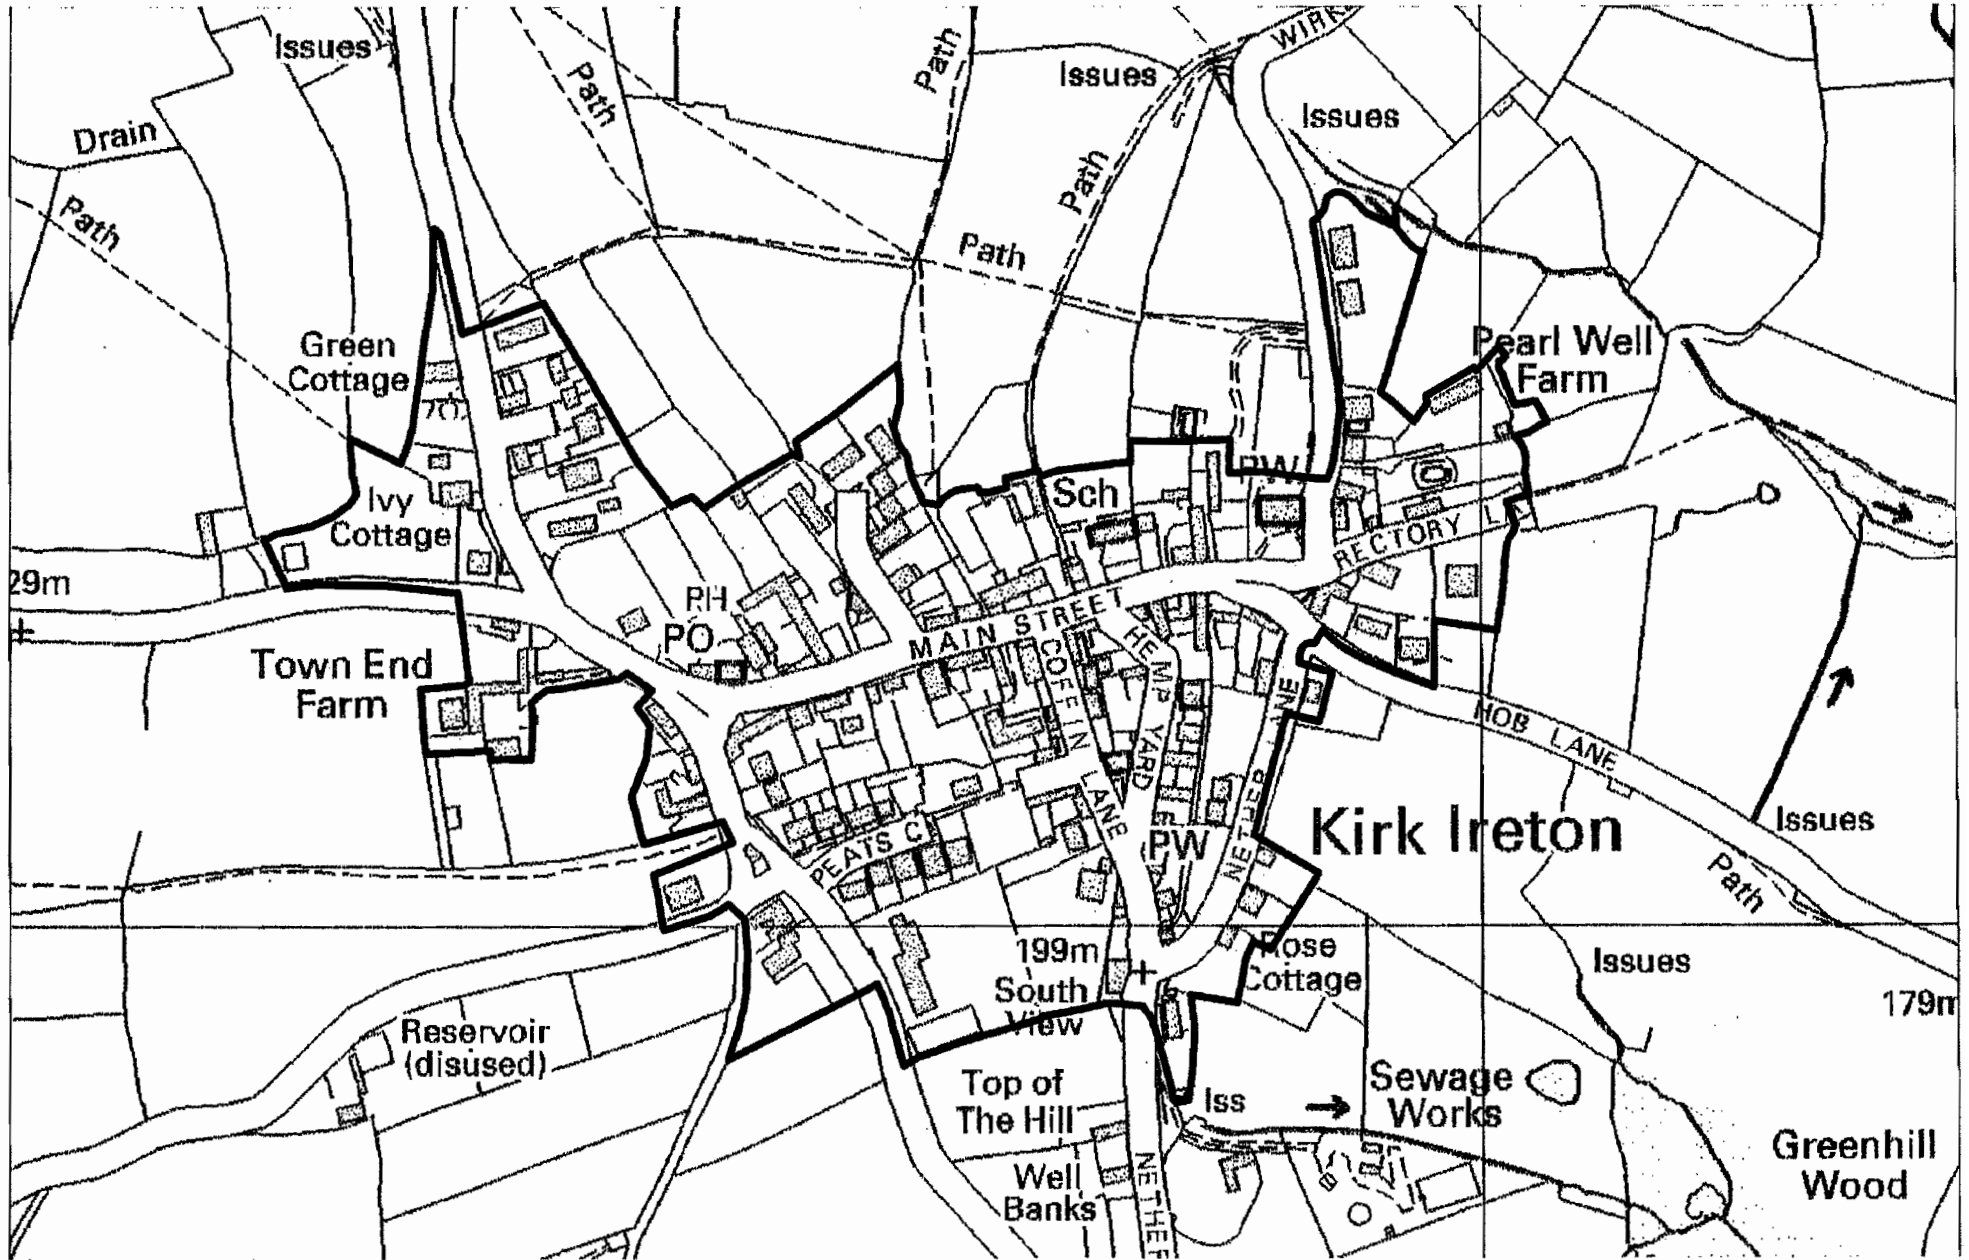

# Kirk Ireton Draft Settlement Framework Boundary

© Crown Copyright and database rights (2012) Ordnance Survey (100019785)

Derbyshire Dales District Council, Town Hall, Bank Road, Matlock, Derbyshire, DE4 3NN.  
Telephone: (01629) 781100. Website: WWW.DERBYSHIREDALES.GOV.UK